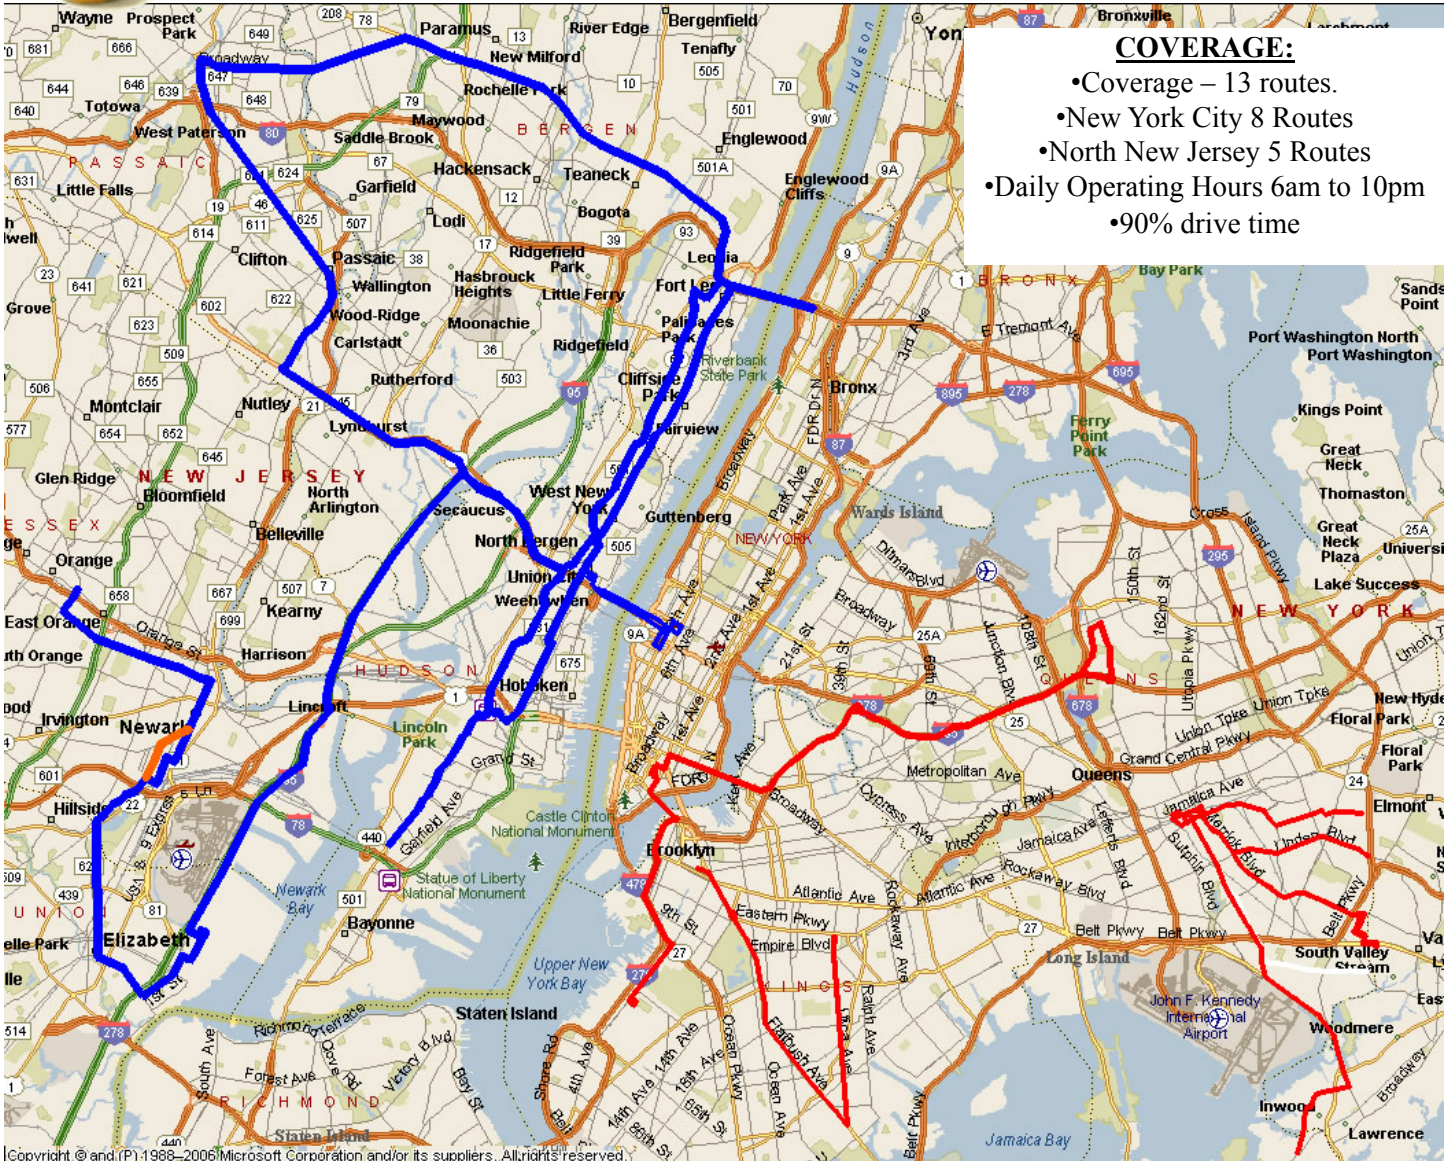

With your advertisement plastered onto commuter vans, your message is sure to reach your target audience!

COVERAGE:

- 13 routes.
- New York City 8 Routes
- North New Jersey 5 Routes
- Daily Operating Hours 6am to 10pm
- 90% drive time

Wraps

Ethnic Marketing Opportunities:

- Hispanic Market (NJ) – 4 Routes
- African American Target (NY, NJ) - 6 routes
- Caribbean American - (NY, NJ) - 8 routes
- Indian American (NJ) - 2 routes
- Middle Eastern Americans (NJ) – 2 routes
- Asian American Target (NY) – 2 Routes

Commuter Van Media Coverage Map

Contact Us @ 718-740-9866
www.tailored-media.com
info@tailored-media.com

©2012 Tailor'ed Media

COVERAGE:

- Coverage – 13 routes.
- New York City 8 Routes
- North New Jersey 5 Routes
- Daily Operating Hours 6am to 10pm
- 90% drive time

North New Jersey Targets Of Interest

Paterson, Clifton, Elmwood Park, Teaneck, Elizabeth, Union City, Englewood, Fort Lee, Passaic, Orange, Newark, Jersey City, Union, Bergenline Avenue, Kennedy Blvd, Journal Square Station, Lincoln Tunnel, Port Authority Bus Terminal, George Washington Bridge, GWB Bus Station,